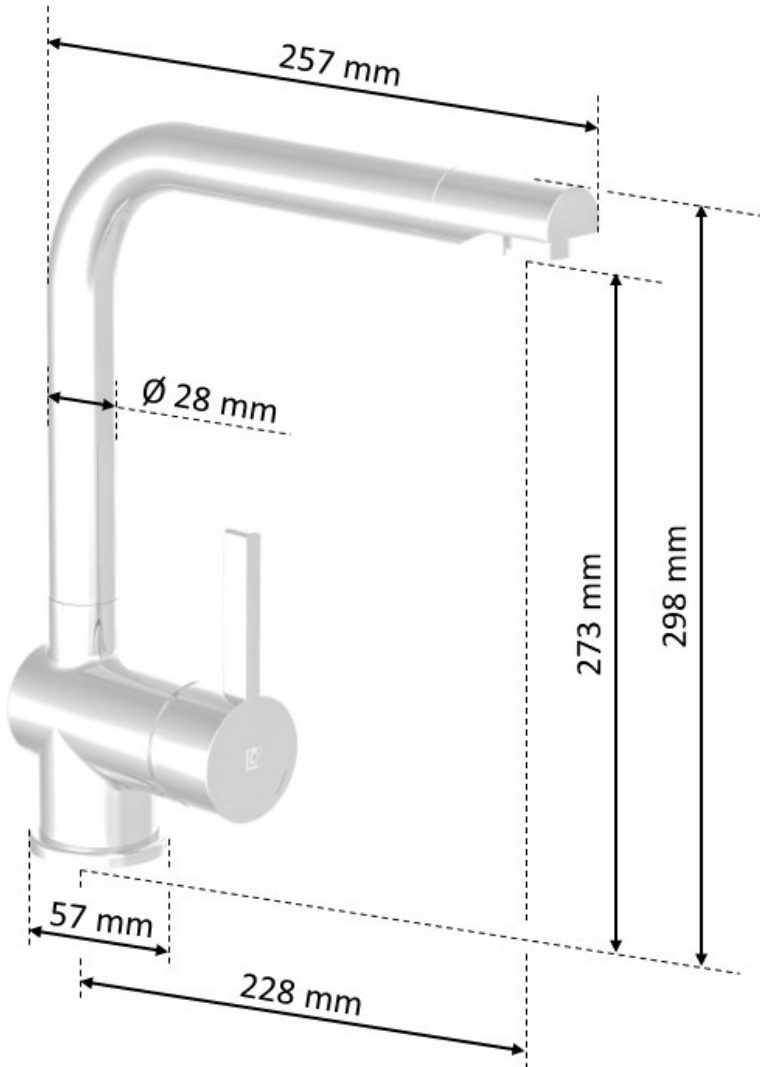

Dimension drawing

WASSERWERK

MADE IN GERMANY